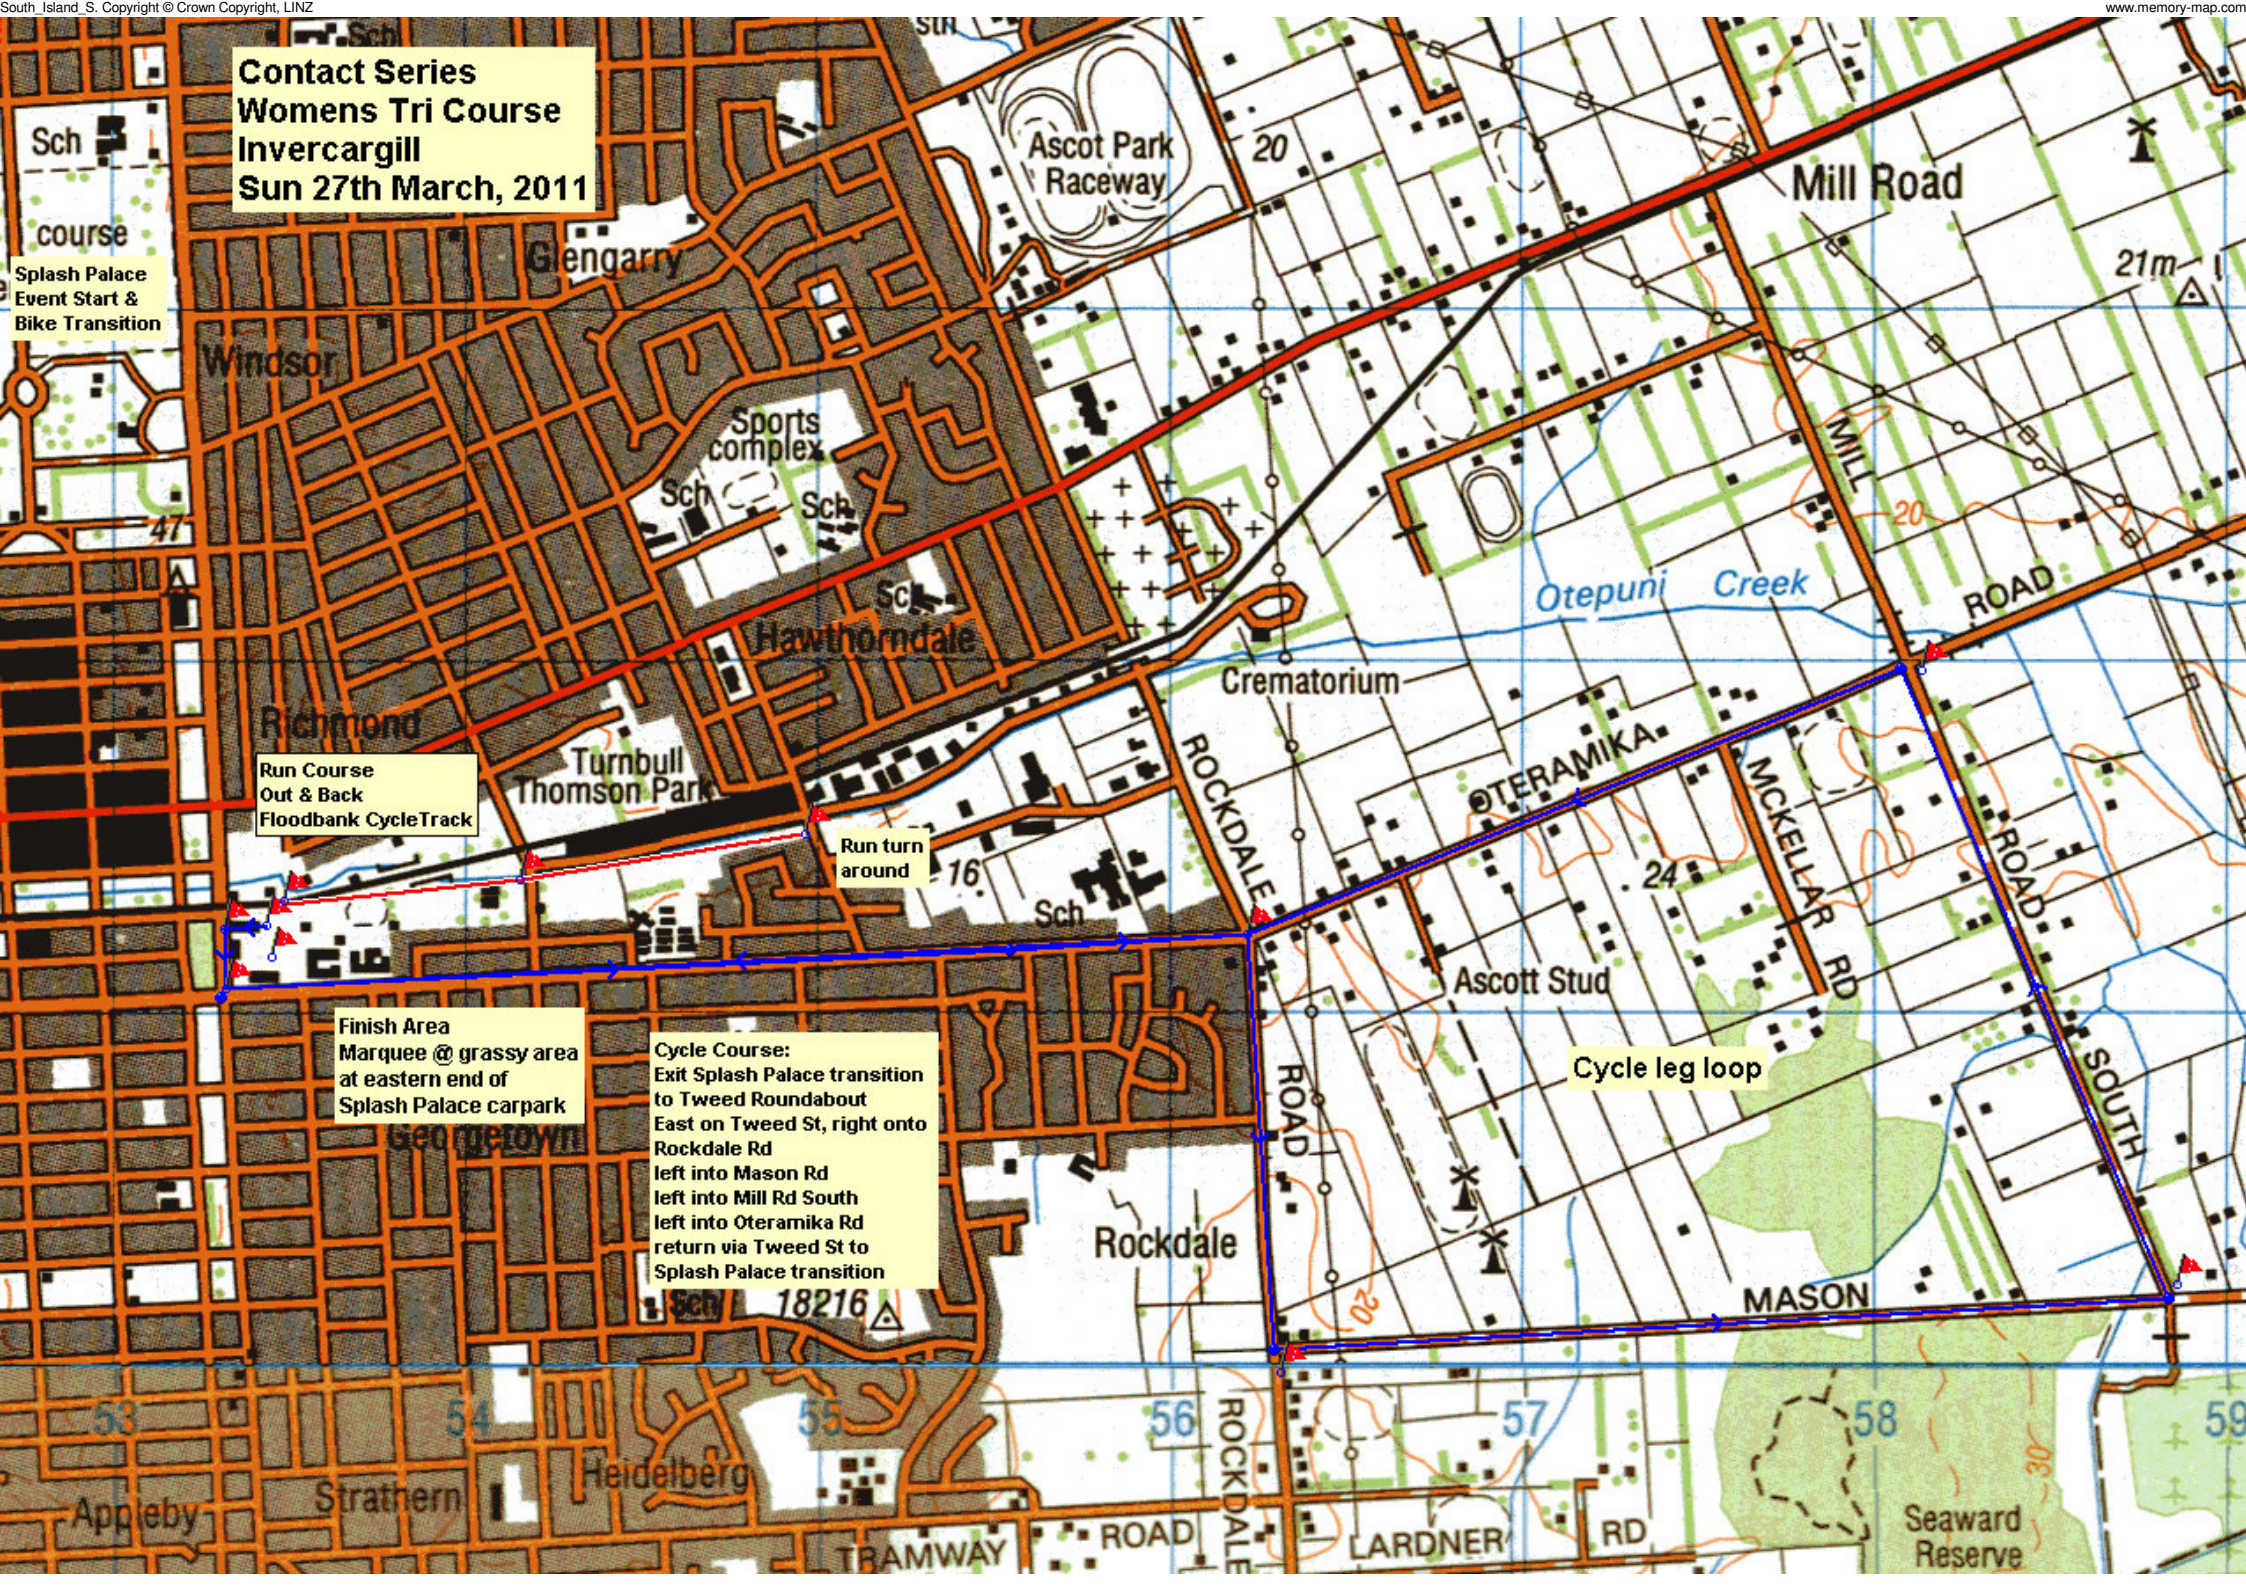

Contact Series
Womens Tri Course
Invercargill
Sun 27th March, 2011

Sch
course
Splash Palace
Event Start &
Bike Transition

Run Course
Out & Back
Floodbank CycleTrack

Finish Area
Marquee @ grassy area
at eastern end of
Splash Palace carpark

Cycle Course:
Exit Splash Palace transition
to Tweed Roundabout
East on Tweed St, right onto
Rockdale Rd
left into Mason Rd
left into Mill Rd South
left into Oteramika Rd
return via Tweed St to
Splash Palace transition

Turnbull
Thomson Park

ROCKDALE
ROAD

OTERAMIKA

MCKELLAR RD

Run turn
around

Ascott Stud

Cycle leg loop

Rockdale

MASON

Georgetown

Appleby

Strathern

Heidelberg

TRAMWAY

ROAD

LARDNER